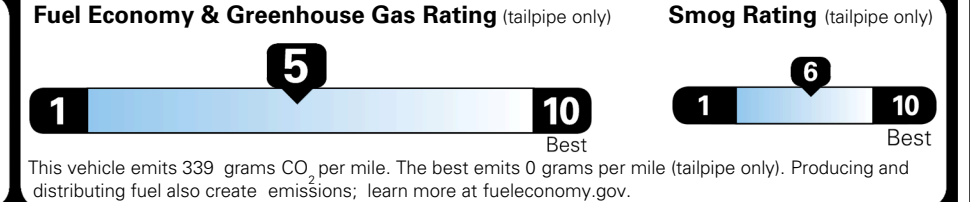

Actual results will vary for many reasons, including driving conditions and how you drive and maintain your vehicle. The average new vehicle gets 29 MPG and costs $8,500 to fuel over 5 years. Cost estimates are based on 15,000 miles per year at $ 3.30 per gallon. MPGe is miles per gasoline gallon equivalent. Vehicle emissions are a significant cause of climate change and smog.

fueleconomy.gov

Calculate personalized estimates and compare vehicles