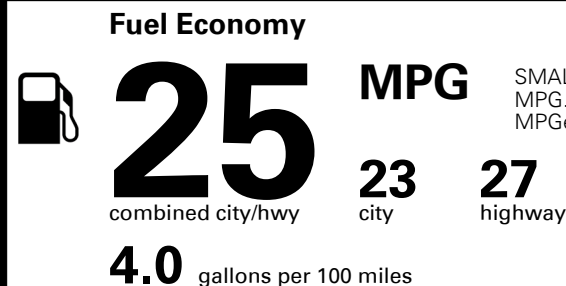

TOTAL MANUFACTURER'S SUGGESTED RETAIL PRICE ▶ \$ 39,075.00

TOTAL ADDITIONAL WEIGHT: 11.5

EPA DOT Fuel Economy and Environment

Gasoline Vehicle

SMALL SUVs range from 14 to 118 MPG. The best vehicle rates 140 MPGe.