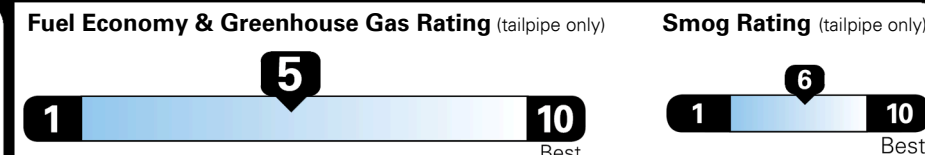

This vehicle emits 361 grams CO₂ per mile. The best emits 0 grams per mile (tailpipe only). Producing and distributing fuel also create emissions; learn more at fueleconomy.gov.

Actual results will vary for many reasons, including driving conditions and how you drive and maintain your vehicle. The average new vehicle gets 28 MPG and costs $9,500 to fuel over 5 years. Cost estimates are based on 15,000 miles per year at $ 3.50 per gallon. MPGe is miles per gasoline gallon equivalent. Vehicle emissions are a significant cause of climate change and smog.

fueleconomy.gov

Calculate personalized estimates and compare vehicles

GOVERNMENT 5-STAR SAFETY RATINGS

Overall Vehicle Score ★★★★★

Based on the combined rating of frontal, side and rollover. Should ONLY be compared to other vehicles of similar size and weight.

Frontal Driver ★★★★★
Crash Passenger ★★★★★

Based on the risk of injury in a frontal impact. Should ONLY be compared to other vehicles of similar size and weight.

Side Front seat ★★★★★
Crash Rear seat ★★★★★

Star ratings based on the risk of injury in a side impact.

Rollover ★★★★★

Star ratings based on the risk of rollover in a single-vehicle crash.

Star ratings range from 1 to 5 stars (★★★★★) with 5 being the highest. Source: National Highway Traffic Safety Administration (NHTSA). www.safercar.gov or 1-888-327-4236

Manufacturer's suggested retail price includes Manufacturer's recommended pre-delivery service. License and title fees, state and local taxes and other dealer installed options and accessories are not included in the manufacturer's suggested retail price.

PARTS CONTENT INFORMATION

FOR VEHICLES IN THIS CAR LINE U.S./CANADIAN PARTS CONTENT: 60 %

MAJOR SOURCES OF FOREIGN PARTS: KOREA: 30%

NOTE: PARTS CONTENT DOES NOT INCLUDE FINAL ASSEMBLY, DISTRIBUTION, OR OTHER NON-PARTS COSTS.

FOR THIS VEHICLE FINAL ASSEMBLY POINT: WEST POINT, GA, USA

COUNTRY OF ORIGIN ENGINE (MOTOR): USA

TRANSMISSION: USA

*Additional terms and conditions apply.
**Kia Connect may be currently unavailable for some Model Year 2022 and newer vehicles sold or purchased in Massachusetts; please see owners.kia.com for more information.
NOTE: When you purchase this vehicle, Kia America, Inc. collects personal information you provide to the dealership. For information on our collection and use of personal information and your rights, please see our Privacy Policy on www.kia.com.