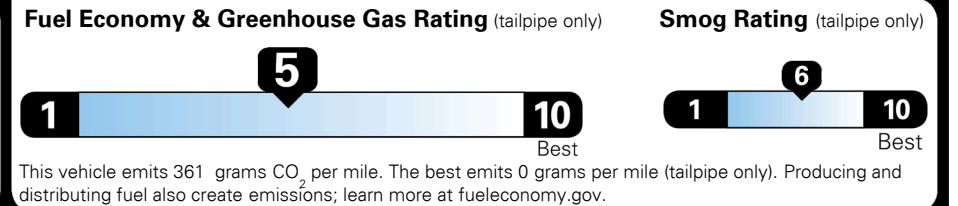

Actual results will vary for many reasons, including driving conditions and how you drive and maintain your vehicle. The average new vehicle gets 28 MPG and costs $9,500 to fuel over 5 years. Cost estimates are based on 15,000 miles per year at $ 3.50 per gallon. MPGe is miles per gasoline gallon equivalent. Vehicle emissions are a significant cause of climate change and smog.

fuel economy.gov
Calculate personalized estimates and compare vehicles

GOVERNMENT 5-STAR SAFETY RATINGS

PARTS CONTENT INFORMATION

Overall Vehicle Score ★★★★★
Based on the combined rating of frontal, side and rollover. Should ONLY be compared to other vehicles of similar size and weight.

FOR VEHICLES IN THIS CAR LINE U.S./CANADIAN PARTS CONTENT: 60 %

Frontal ★★★★★
Crash ★★★★★
Based on the risk of injury in a frontal impact. Should ONLY be compared to other vehicles of similar size and weight.

MAJOR SOURCES OF FOREIGN PARTS: KOREA: 30%

Side ★★★★★
Crash ★★★★★
Star ratings based on the risk of injury in a side impact.

NOTE: PARTS CONTENT DOES NOT INCLUDE FINAL ASSEMBLY, DISTRIBUTION, OR OTHER NON-PARTS COSTS.

Rollover ★★★★★
Star ratings based on the risk of rollover in a single-vehicle crash.

FOR THIS VEHICLE FINAL ASSEMBLY POINT: WEST POINT, GA, USA

Star ratings range from 1 to 5 stars (★★★★★) with 5 being the highest.
Source: National Highway Traffic Safety Administration (NHTSA).
www.safercar.gov or 1-888-327-4236

COUNTRY OF ORIGIN: USA
ENGINE (MOTOR): USA
TRANSMISSION: USA

Manufacturer's suggested retail price includes Manufacturer's recommended pre-delivery service. License and title fees, state and local taxes and other dealer installed options and accessories are not included in the manufacturer's suggested retail price.