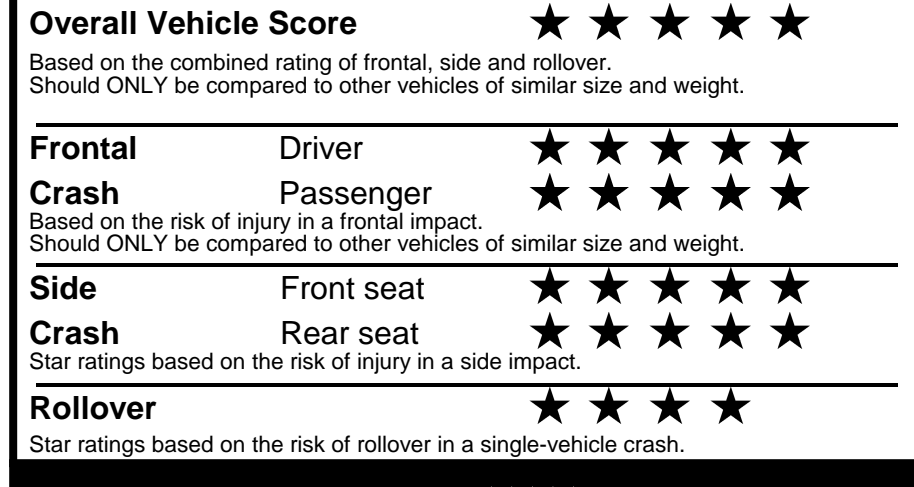

GOVERNMENT 5-STAR SAFETY RATINGS

PARTS CONTENT INFORMATION

FOR VEHICLES IN THIS CAR LINE U.S./CANADIAN PARTS CONTENT: 55 %

MAJOR SOURCES OF FOREIGN PARTS: KOREA: 30%

NOTE: PARTS CONTENT DOES NOT INCLUDE FINAL ASSEMBLY, DISTRIBUTION, OR OTHER NON-PARTS COSTS.

FOR THIS VEHICLE FINAL ASSEMBLY POINT: WEST POINT, GA, USA

COUNTRY OF ORIGIN ENGINE (MOTOR): USA

TRANSMISSION: USA

*Additional terms and conditions apply.
**Kia Connect may be currently unavailable for some Model Year 2022 and newer vehicles sold or purchased in Massachusetts; please see owners.kia.com for more information.
NOTE: When you purchase this vehicle, Kia America, Inc. collects personal information you provide to the dealership. For information on our collection and use of personal information and your rights, please see our Privacy Policy on www.kia.com.

TOTAL ADDITIONAL WEIGHT: 6.6

Star ratings range from 1 to 5 stars (★★★★★) with 5 being the highest.
Source: National Highway Traffic Safety Administration (NHTSA).
www.safercar.gov or 1-888-327-4236

Manufacturer's suggested retail price includes Manufacturer's recommended pre-delivery service. License and title fees, state and local taxes and other dealer installed options and accessories are not included in the manufacturer's suggested retail price.