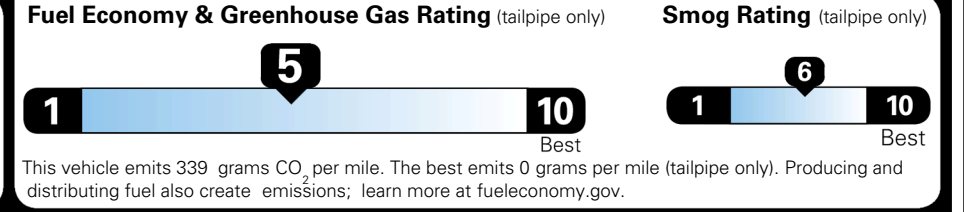

Gasoline Vehicle

You spend $1,000 more in fuel costs over 5 years compared to the average new vehicle.

Annual fuel cost $1,900

Actual results will vary for many reasons, including driving conditions and how you drive and maintain your vehicle. The average new vehicle gets 29 MPG and costs $8,500 to fuel over 5 years. Cost estimates are based on 15,000 miles per year at $ 3.30 per gallon. MPGe is miles per gasoline gallon equivalent. Vehicle emissions are a significant cause of climate change and smog.

fueleconomy.gov
Calculate personalized estimates and compare vehicles