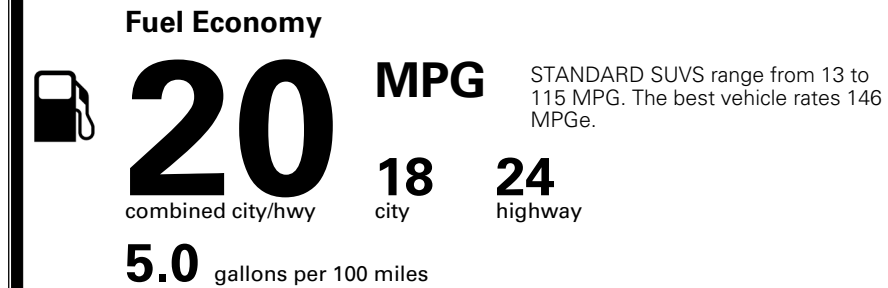

INLAND FREIGHT AND HANDLING \$ 1,545.00

TOTAL MANUFACTURER'S SUGGESTED RETAIL PRICE ▶ \$ 50,205.00

TOTAL ADDITIONAL WEIGHT: 7.2

EPA DOT Fuel Economy and Environment

Gasoline Vehicle

You spend **\$3,500** more in fuel costs over 5 years compared to the average new vehicle.