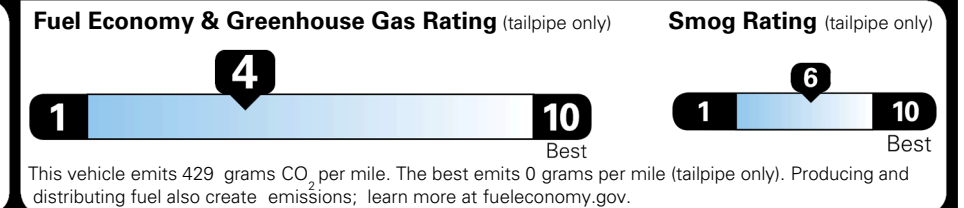

Actual results will vary for many reasons, including driving conditions and how you drive and maintain your vehicle. The average new vehicle gets 29 MPG and costs $8,000 to fuel over 5 years. Cost estimates are based on 15,000 miles per year at $ 3.10 per gallon. MPGe is miles per gasoline gallon equivalent. Vehicle emissions are a significant cause of climate change and smog.

fueleconomy.gov

Calculate personalized estimates and compare vehicles

GOVERNMENT 5-STAR SAFETY RATINGS

Overall Vehicle Score	Not Rated	
Based on the combined rating of frontal, side and rollover. Should ONLY be compared to other vehicles of similar size and weight.		
Frontal Crash	Driver	Not Rated
	Passenger	Not Rated
Based on the risk of injury in a frontal impact. Should ONLY be compared to other vehicles of similar size and weight.		
Side Crash	Front seat	Not Rated
	Rear seat	Not Rated
Star ratings based on the risk of injury in a side impact.		
Rollover	Not Rated	
Star ratings based on the risk of rollover in a single-vehicle crash.		

Star ratings range from 1 to 5 stars (★★★★★) with 5 being the highest.
Source: National Highway Traffic Safety Administration (NHTSA).
www.safercar.gov or 1-888-327-4236

Manufacturer's suggested retail price includes Manufacturer's recommended pre-delivery service. License and title fees, state and local taxes and other dealer installed options and accessories are not included in the manufacturer's suggested retail price.

PARTS CONTENT INFORMATION

FOR VEHICLES IN THIS CAR LINE U.S./CANADIAN PARTS CONTENT: 50 %

MAJOR SOURCES OF FOREIGN PARTS: KOREA: 35%

NOTE: PARTS CONTENT DOES NOT INCLUDE FINAL ASSEMBLY, DISTRIBUTION, OR OTHER NON-PARTS COSTS.

FOR THIS VEHICLE FINAL ASSEMBLY POINT: WEST POINT, GA, USA

COUNTRY OF ORIGIN ENGINE (MOTOR): KOREA
TRANSMISSION: USA