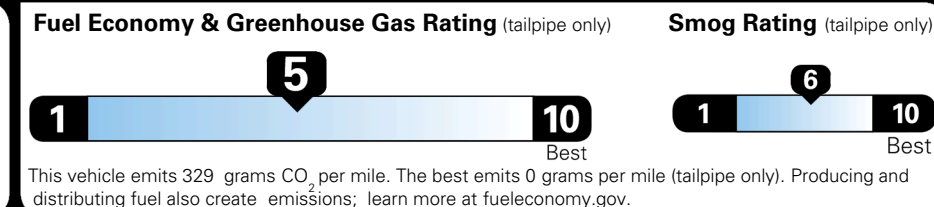

TOTAL ADDITIONAL WEIGHT: 7.3

EPA DOT Fuel Economy and Environment

Gasoline Vehicle

You spend
\$750
 more in fuel costs
 over 5 years
 compared to the
 average new vehicle.

Annual fuel cost
\$1,850

Actual results will vary for many reasons, including driving conditions and how you drive and maintain your vehicle. The average new vehicle gets 29 MPG and costs \$8,500 to fuel over 5 years. Cost estimates are based on 15,000 miles per year at \$ 3.30 per gallon. MPGe is miles per gasoline gallon equivalent. Vehicle emissions are a significant cause of climate change and smog.