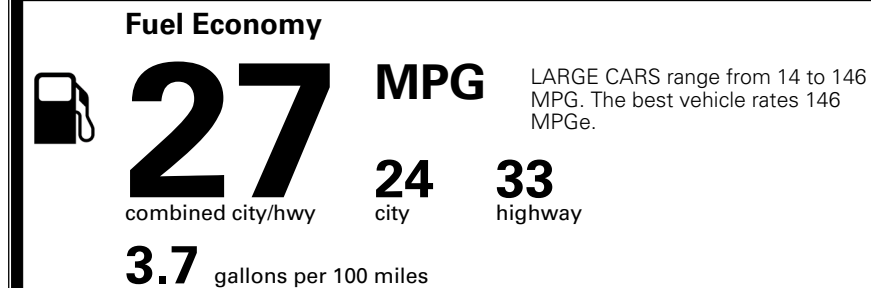

EXTERIOR

GT-Line Exterior Styling
18" Gloss Black Finished Alloy Wheels
LED Reflector Headlights w/Auto-On/Off & Amber LED DRLs
LED Fog Lights & LED Rear Combination Lights
Power Adj. Heated Outside Mirrors w/LED Turn Signals

WARRANTY

10 Year/100,000 Mile Limited Powertrain Warranty
5 Year/60,000 Mile Limited Basic Warranty
5 Year/60,000 Mile Roadside Assistance

MANUFACTURER'S SUGGESTED RETAIL PRICE ▶

$ 30,090.00

COMPARE GT-LINE AWD FEATURES

Added to/in place of standard GT-Line FWD features
- All-Wheel Drive
- Heated Steering Wheel

Included
Included
Included

ADDITIONAL INSTALLED EQUIPMENT:

(In addition to or in place of standard features)
Wolf Gray Paint
GT-Line Red Interior Color Package
GT-Line Premium Package
- Panoramic Sunroof w/ Power Sunshade
- LED Interior Lighting
- Bose Premium Audio w/Active Sound Design
- 18" Black Finished Alloy Wheels, Unique Design
Carpeted Floor Mats

$495.00
$295.00
$2,200.00

$200.00

MSRP INCLUDING OPTIONS

$ 33,280.00

INLAND FREIGHT AND HANDLING

$ 1,245.00

TOTAL MANUFACTURER'S SUGGESTED RETAIL PRICE ▶

$ 34,525.00

TOTAL ADDITIONAL WEIGHT: 7.3

EPA DOT Fuel Economy and Environment

Gasoline Vehicle

You spend
$750
more in fuel costs
over 5 years
compared to the
average new vehicle.

Annual fuel cost
$1,850