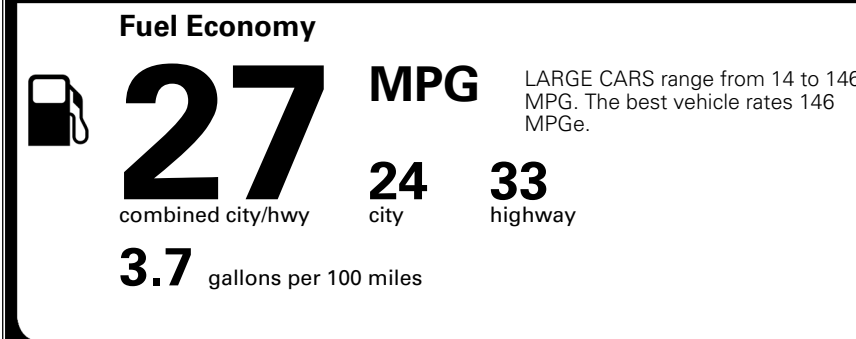

\$ 30,585.00

INLAND FREIGHT AND HANDLING

\$ 1,245.00

TOTAL MANUFACTURER'S SUGGESTED RETAIL PRICE ▶

\$ 31,830.00

*Additional terms and conditions apply.
 **Kia Connect may be currently unavailable for some Model Year 2022 and newer vehicles sold or purchased in Massachusetts; please see owners.kia.com for more information.
 NOTE: When you purchase this vehicle, Kia America, Inc. collects personal information you provide to the dealership. For information on our collection and use of personal information and your rights, please see our Privacy Policy on www.kia.com.

TOTAL ADDITIONAL WEIGHT: 7.3

EPA DOT Fuel Economy and Environment

Gasoline Vehicle

You spend \$750 more in fuel costs over 5 years
 compared to the average new vehicle.

Annual fuel cost \$1,850

Actual results will vary for many reasons, including driving conditions and how you drive and maintain your vehicle. The average new vehicle gets 29 MPG and costs \$8,500 to fuel over 5 years. Cost estimates are based on 15,000 miles per year at \$ 3.30 per gallon. MPGe is miles per gasoline gallon equivalent. Vehicle emissions are a significant cause of climate change and smog.