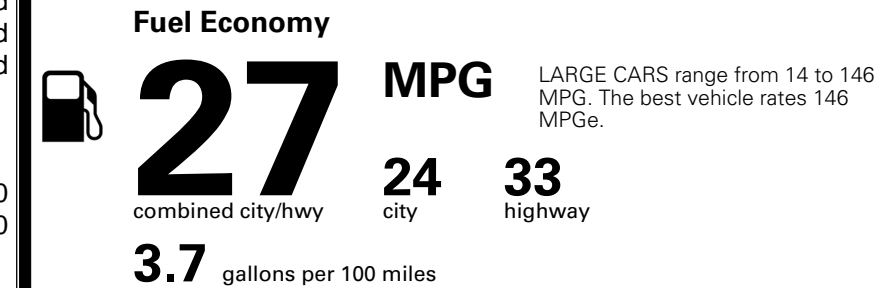

EXTERIOR

GT-Line Exterior Styling
18" Gloss Black Finished Alloy Wheels
LED Reflector Headlights w/Auto-On/Off & Amber LED DRLs
LED Fog Lights & LED Rear Combination Lights
Power Adj. Heated Outside Mirrors w/LED Turn Signals

WARRANTY

10 Year/100,000 Mile Limited Powertrain Warranty
5 Year/60,000 Mile Limited Basic Warranty
5 Year/60,000 Mile Roadside Assistance

MANUFACTURER'S SUGGESTED RETAIL PRICE ▶

$ 30,090.00

COMPARE GT-LINE AWD FEATURES

Added to/in place of standard GT-Line FWD features
- All-Wheel Drive
- Heated Steering Wheel

ADDITIONAL INSTALLED EQUIPMENT:

(In addition to or in place of standard features)
GT-Line Red Interior Color Package
Carpeted Floor Mats

Included
Included
Included

$295.00
$200.00

MSRP INCLUDING OPTIONS

$ 30,585.00

INLAND FREIGHT AND HANDLING

$ 1,245.00

TOTAL MANUFACTURER'S SUGGESTED RETAIL PRICE ▶

$ 31,830.00

TOTAL ADDITIONAL WEIGHT: 7.3

*Additional terms and conditions apply.

**Kia Connect may be currently unavailable for some Model Year 2022 and newer vehicles sold or purchased in Massachusetts; please see owners.kia.com for more information.

NOTE: When you purchase this vehicle, Kia America, Inc. collects personal information you provide to the dealership. For information on our collection and use of personal information and your rights, please see our Privacy Policy on www.kia.com.

EPA DOT Fuel Economy and Environment

Gasoline Vehicle

You spend $750 more in fuel costs over 5 years compared to the average new vehicle.

Annual fuel cost $1,850