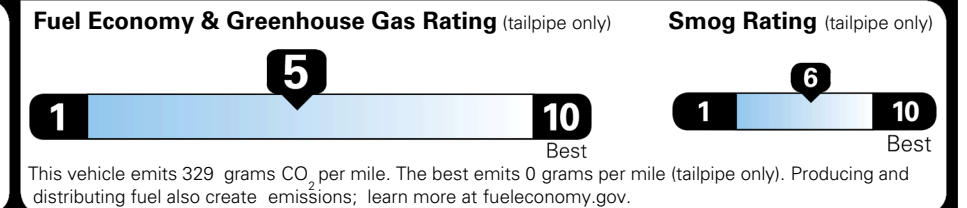

EPA DOT Fuel Economy and Environment

Gasoline Vehicle

You spend \$750 more in fuel costs over 5 years compared to the average new vehicle.

Annual fuel cost \$1,850

Actual results will vary for many reasons, including driving conditions and how you drive and maintain your vehicle. The average new vehicle gets 29 MPG and costs \$8,500 to fuel over 5 years. Cost estimates are based on 15,000 miles per year at \$ 3.30 per gallon. MPGe is miles per gasoline gallon equivalent. Vehicle emissions are a significant cause of climate change and smog.