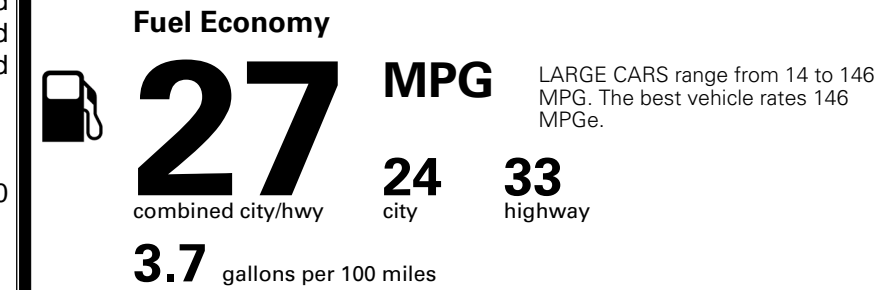

TOTAL MANUFACTURER'S SUGGESTED RETAIL PRICE ▶

\$ 33,735.00

TOTAL ADDITIONAL WEIGHT: 7.3

EPA DOT Fuel Economy and Environment

Gasoline Vehicle

You spend \$750 more in fuel costs over 5 years compared to the average new vehicle.

Annual fuel cost \$1,850

Fuel Economy & Greenhouse Gas Rating (tailpipe only) Smog Rating (tailpipe only)

This vehicle emits 329 grams CO₂ per mile. The best emits 0 grams per mile (tailpipe only). Producing and distributing fuel also create emissions; learn more at fueleconomy.gov.