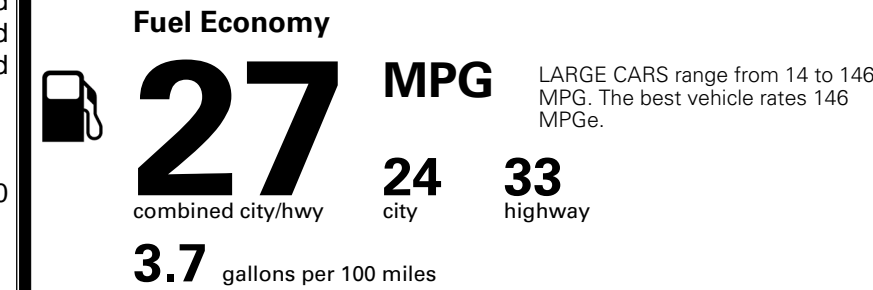

TOTAL MANUFACTURER'S SUGGESTED RETAIL PRICE ▶

\$ 33,735.00

TOTAL ADDITIONAL WEIGHT: 7.3

*Additional terms and conditions apply.
 **Kia Connect may be currently unavailable for some Model Year 2022 and newer vehicles sold or purchased in Massachusetts; please see owners.kia.com for more information.
 NOTE: When you purchase this vehicle, Kia America, Inc. collects personal information you provide to the dealership. For information on our collection and use of personal information and your rights, please see our Privacy Policy on www.kia.com.

EPA DOT Fuel Economy and Environment

Gasoline Vehicle

You spend \$750 more in fuel costs over 5 years
 compared to the average new vehicle.

Annual fuel cost \$1,850

Actual results will vary for many reasons, including driving conditions and how you drive and maintain your vehicle. The average new vehicle gets 29 MPG and costs \$8,500 to fuel over 5 years. Cost estimates are based on 15,000 miles per year at \$ 3.30 per gallon. MPGe is miles per gasoline gallon equivalent. Vehicle emissions are a significant cause of climate change and smog.