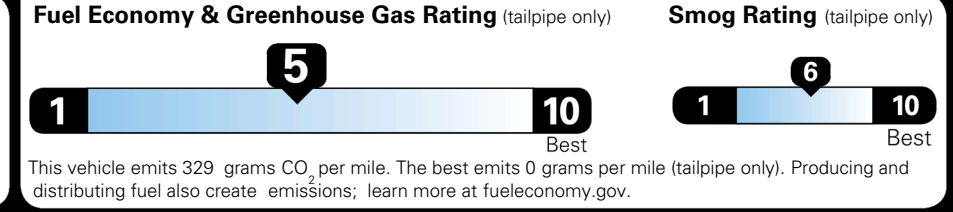

EPA DOT Fuel Economy and Environment

Gasoline Vehicle

You spend \$750 more in fuel costs over 5 years
 compared to the average new vehicle.

Annual fuel cost \$1,850

Actual results will vary for many reasons, including driving conditions and how you drive and maintain your vehicle. The average new vehicle gets 29 MPG and costs \$8,500 to fuel over 5 years. Cost estimates are based on 15,000 miles per year at \$ 3.30 per gallon. MPGe is miles per gasoline gallon equivalent. Vehicle emissions are a significant cause of climate change and smog.