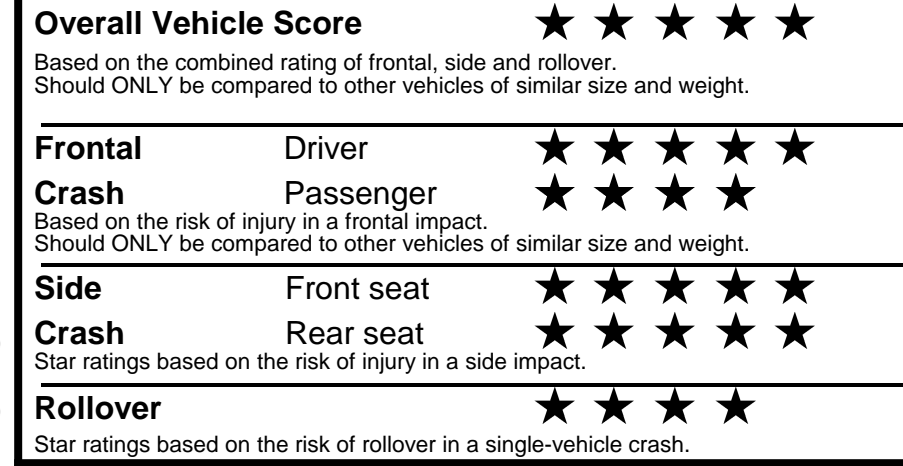

fueleconomy.gov
 Calculate personalized estimates and compare vehicles

Smartphone QR Code

GOVERNMENT 5-STAR SAFETY RATINGS

PARTS CONTENT INFORMATION

FOR VEHICLES IN THIS CAR LINE U.S./CANADIAN PARTS CONTENT: 0 %