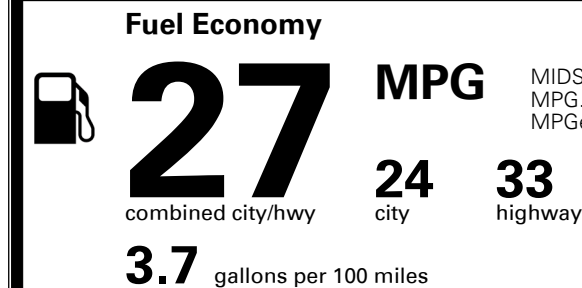

EPA DOT Fuel Economy and Environment

Gasoline Vehicle

MIDSIZE CARS range from 15 to 140 MPG. The best vehicle rates 140 MPGe.

You spend $250 more in fuel costs over 5 years compared to the average new vehicle.

Annual fuel cost $1,950