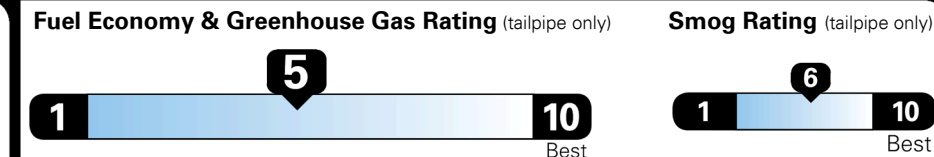

This vehicle emits 329 grams CO₂ per mile. The best emits 0 grams per mile (tailpipe only). Producing and distributing fuel also create emissions; learn more at fueleconomy.gov.

Actual results will vary for many reasons, including driving conditions and how you drive and maintain your vehicle. The average new vehicle gets 28 MPG and costs $9,500 to fuel over 5 years. Cost estimates are based on 15,000 miles per year at $ 3.50 per gallon. MPGe is miles per gasoline gallon equivalent. Vehicle emissions are a significant cause of climate change and smog.

fueleconomy.gov

Calculate personalized estimates and compare vehicles

GOVERNMENT 5-STAR SAFETY RATINGS

Overall Vehicle Score ★ ★ ★ ★ ★

Based on the combined rating of frontal, side and rollover. Should ONLY be compared to other vehicles of similar size and weight.

Frontal Driver ★ ★ ★ ★ ★

Crash Passenger ★ ★ ★ ★ ★

Based on the risk of injury in a frontal impact. Should ONLY be compared to other vehicles of similar size and weight.

Side Front seat ★ ★ ★ ★ ★

Crash Rear seat ★ ★ ★ ★ ★

Star ratings based on the risk of injury in a side impact.

Rollover ★ ★ ★ ★ ★

Star ratings based on the risk of rollover in a single-vehicle crash.

Star ratings range from 1 to 5 stars (★★★★★) with 5 being the highest.

Source: National Highway Traffic Safety Administration (NHTSA).

www.safercar.gov or 1-888-327-4236

Manufacturer's suggested retail price includes Manufacturer's recommended pre-delivery service. License and title fees, state and local taxes and other dealer installed options and accessories are not included in the manufacturer's suggested retail price.

PARTS CONTENT INFORMATION

FOR VEHICLES IN THIS CAR LINE U.S./CANADIAN PARTS CONTENT: 0 %

MAJOR SOURCES OF FOREIGN PARTS: KOREA: 95%

NOTE: PARTS CONTENT DOES NOT INCLUDE FINAL ASSEMBLY, DISTRIBUTION, OR OTHER NON-PARTS COSTS.

FOR THIS VEHICLE FINAL ASSEMBLY POINT: HWASUNG, KOREA

COUNTRY OF ORIGIN

ENGINE (MOTOR): KOREA

TRANSMISSION: KOREA