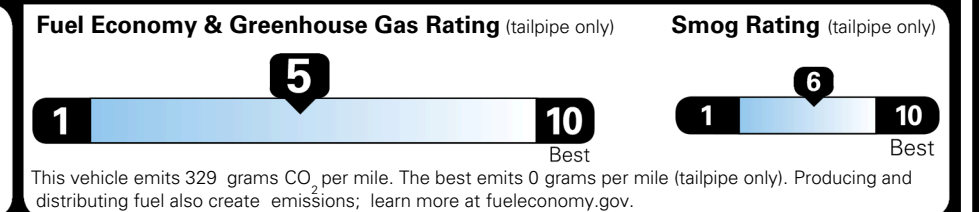

\$ 32,325.00

TOTAL ADDITIONAL WEIGHT: 7.3

EPA DOT Fuel Economy and Environment

Gasoline Vehicle

You spend \$750 more in fuel costs over 5 years compared to the average new vehicle.

Annual fuel cost \$1,850