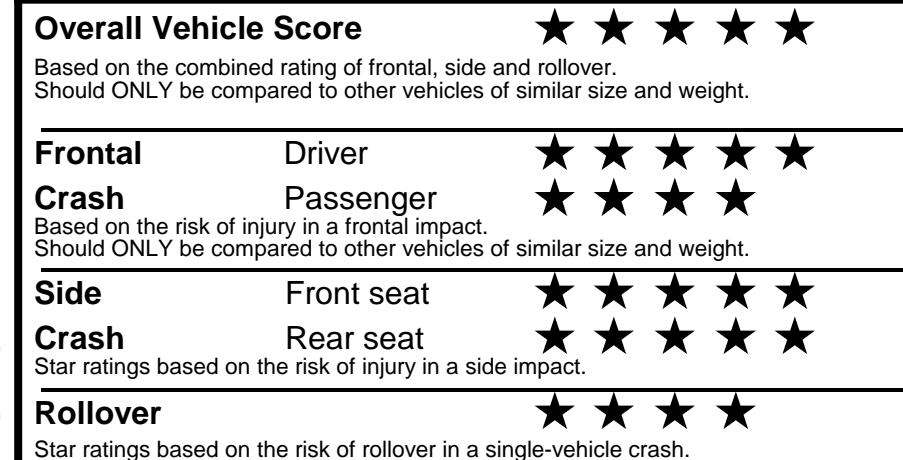

GOVERNMENT 5-STAR SAFETY RATINGS

Star ratings range from 1 to 5 stars (★★★★★) with 5 being the highest. Source: National Highway Traffic Safety Administration (NHTSA). www.safercar.gov or 1-888-327-4236

Manufacturer's suggested retail price includes Manufacturer's recommended pre-delivery service. License and title fees, state and local taxes and other dealer installed options and accessories are not included in the manufacturer's suggested retail price.

PARTS CONTENT INFORMATION

FOR VEHICLES IN THIS CAR LINE U.S./CANADIAN PARTS CONTENT: 0 %

MAJOR SOURCES OF FOREIGN PARTS: KOREA: 90%

NOTE: PARTS CONTENT DOES NOT INCLUDE FINAL ASSEMBLY, DISTRIBUTION, OR OTHER NON-PARTS COSTS.

FOR THIS VEHICLE FINAL ASSEMBLY POINT: HWASUNG, KOREA

COUNTRY OF ORIGIN ENGINE (MOTOR): KOREA
TRANSMISSION: KOREA