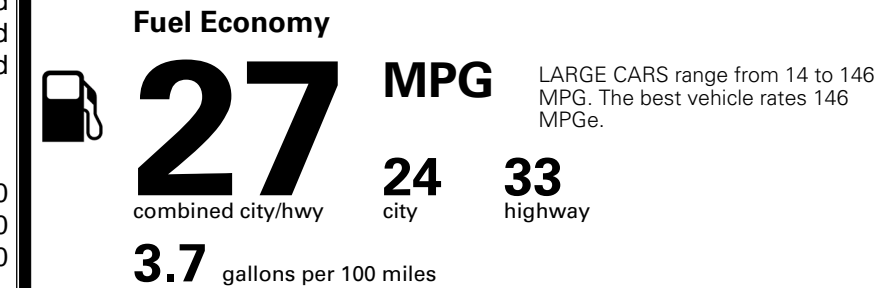

\$ 30,090.00

Included
 Included
 Included

\$495.00
 \$295.00
 \$200.00

MSRP INCLUDING OPTIONS

\$ 31,080.00

INLAND FREIGHT AND HANDLING

\$ 1,245.00

TOTAL MANUFACTURER'S SUGGESTED RETAIL PRICE ▶

\$ 32,325.00

TOTAL ADDITIONAL WEIGHT: 7.3

EPA DOT Fuel Economy and Environment

Gasoline Vehicle

You spend \$750 more in fuel costs over 5 years compared to the average new vehicle.

Annual fuel cost \$1,850