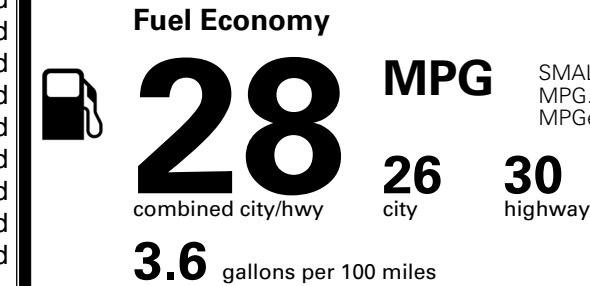

\$ 28,635.00

INLAND FREIGHT AND HANDLING

\$ 1,495.00

TOTAL MANUFACTURER'S SUGGESTED RETAIL PRICE ▶

\$ 30,130.00

*Additional terms and conditions apply.

**Kia Connect may be currently unavailable for some Model Year 2022 and newer vehicles sold or purchased in Massachusetts; please see owners.kia.com for more information.

TOTAL ADDITIONAL WEIGHT:

EPA DOT Fuel Economy and Environment

Gasoline Vehicle

SMALL SUVs range from 14 to 138 MPG. The best vehicle rates 146 MPGe.

You spend \$250 more in fuel costs over 5 years compared to the average new vehicle.