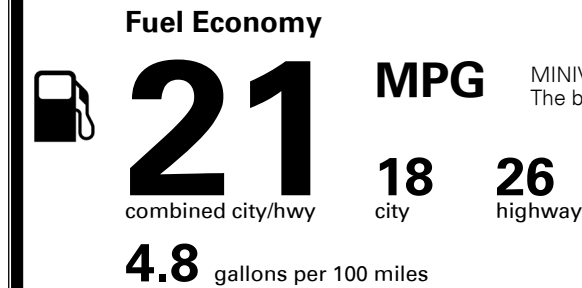

EPA DOT Fuel Economy and Environment

Gasoline Vehicle

MINIVANS range from 20 to 48 MPG. The best vehicle rates 140 MPGe.

You spend $3,000 more in fuel costs over 5 years compared to the average new vehicle.

Annual fuel cost $2,500