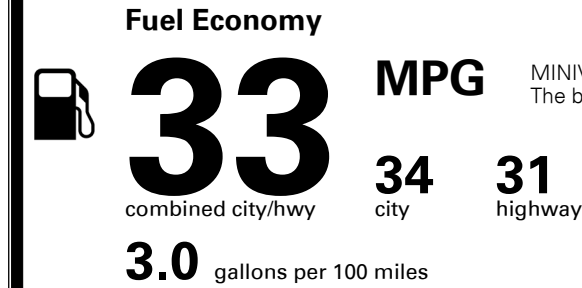

## EPA DOT Fuel Economy and Environment

Gasoline Vehicle

MINIVANS range from 20 to 48 MPG. The best vehicle rates 140 MPGe.

**You save \$1,500**  
 in fuel costs over 5 years compared to the average new vehicle.