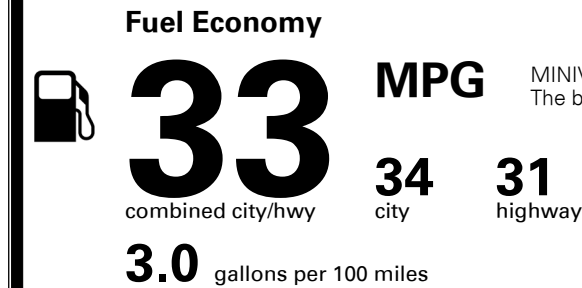

\$495.00
 \$2,500.00
 Included
 Included
 \$265.00

MSRP INCLUDING OPTIONS

\$ 55,860.00

INLAND FREIGHT AND HANDLING

\$ 1,395.00

TOTAL MANUFACTURER'S SUGGESTED RETAIL PRICE ▶

\$ 57,255.00

TOTAL ADDITIONAL WEIGHT: 10.1

EPA DOT Fuel Economy and Environment

Gasoline Vehicle

MINIVANS range from 20 to 48 MPG. The best vehicle rates 140 MPGe.

You save \$1,500
 in fuel costs over 5 years compared to the average new vehicle.

Annual fuel cost
\$1,600