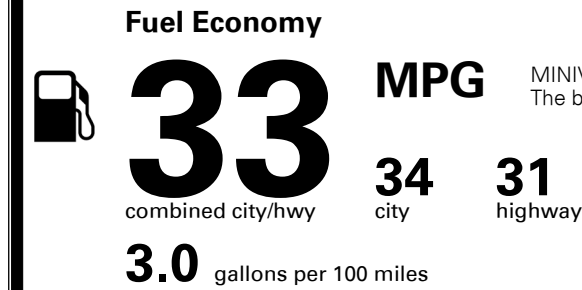

\$495.00
 Included
 \$295.00
 \$265.00
 \$150.00

MSRP INCLUDING OPTIONS

\$ 54,105.00

INLAND FREIGHT AND HANDLING

\$ 1,435.00

TOTAL MANUFACTURER'S SUGGESTED RETAIL PRICE ▶

\$ 55,540.00

TOTAL ADDITIONAL WEIGHT: 21.3

EPA DOT Fuel Economy and Environment

Gasoline Vehicle

MINIVANS range from 20 to 48 MPG. The best vehicle rates 140 MPGe.

You save \$1,500
 in fuel costs over 5 years compared to the average new vehicle.

Annual fuel cost
\$1,600